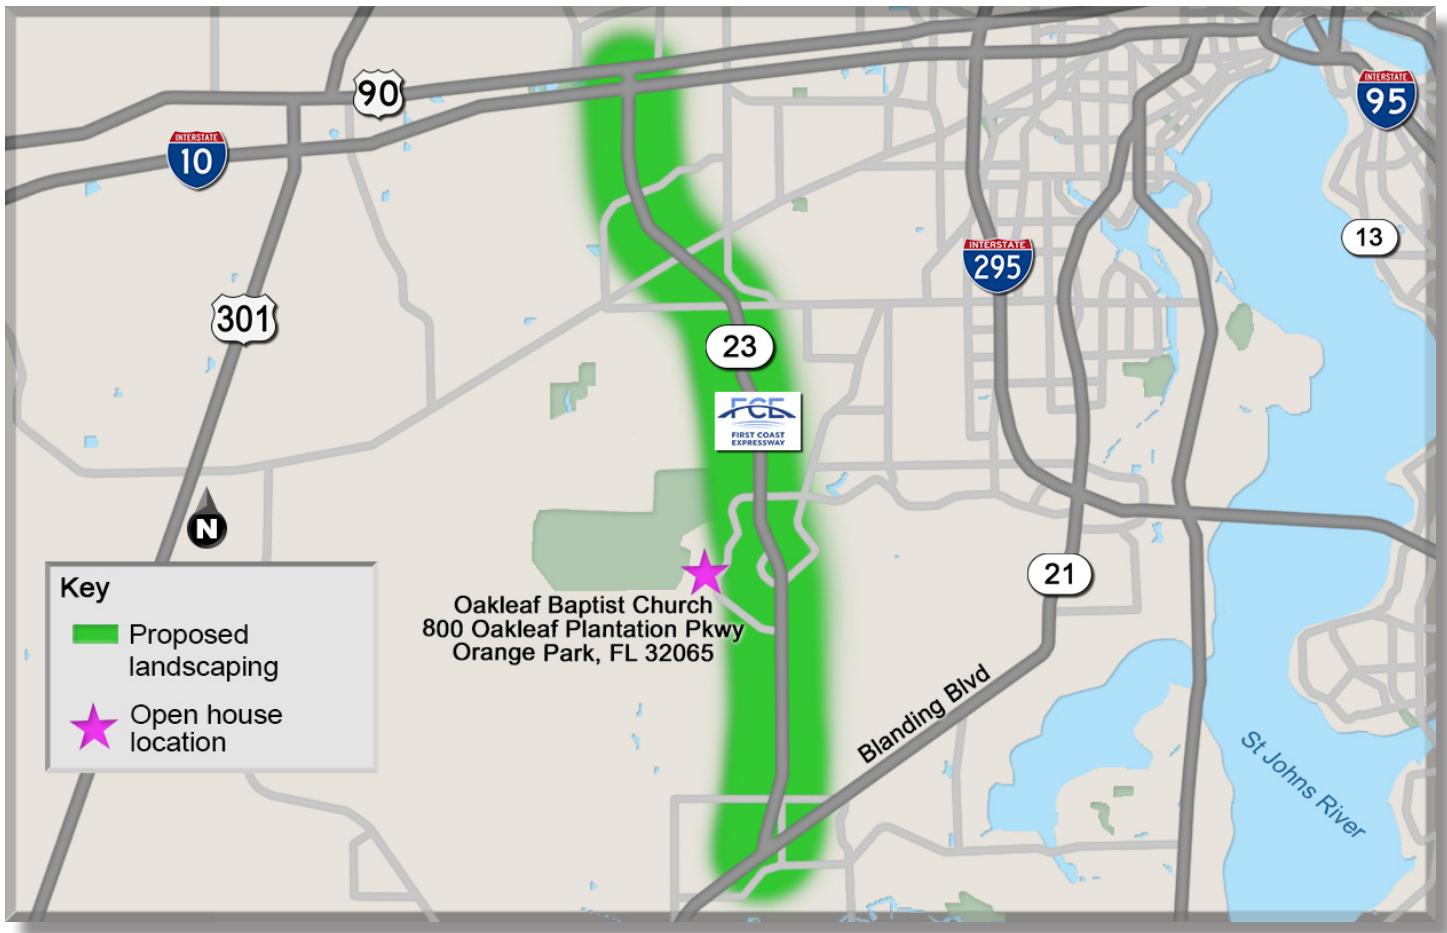

# First Coast Expressway from I-10 to Blanding Boulevard

Duval County and Clay County, Florida  
FIN 4395301/4395302

## LANDSCAPING OPEN HOUSE

**Thursday, April 11**  
**4:30 p.m. to 6:30 p.m.**

Oakleaf Baptist Church  
800 Oakleaf Plantation Parkway  
Orange Park, FL 32065

You're invited to drop by between 4:30 p.m. and 6:30 p.m. to view displays and discuss the project with FDOT and project staff. For more information, contact Public Information Officer Sara Pleasants at (904) 360-5480 or [Sara.Pleasants@dot.state.fl.us](mailto:Sara.Pleasants@dot.state.fl.us).