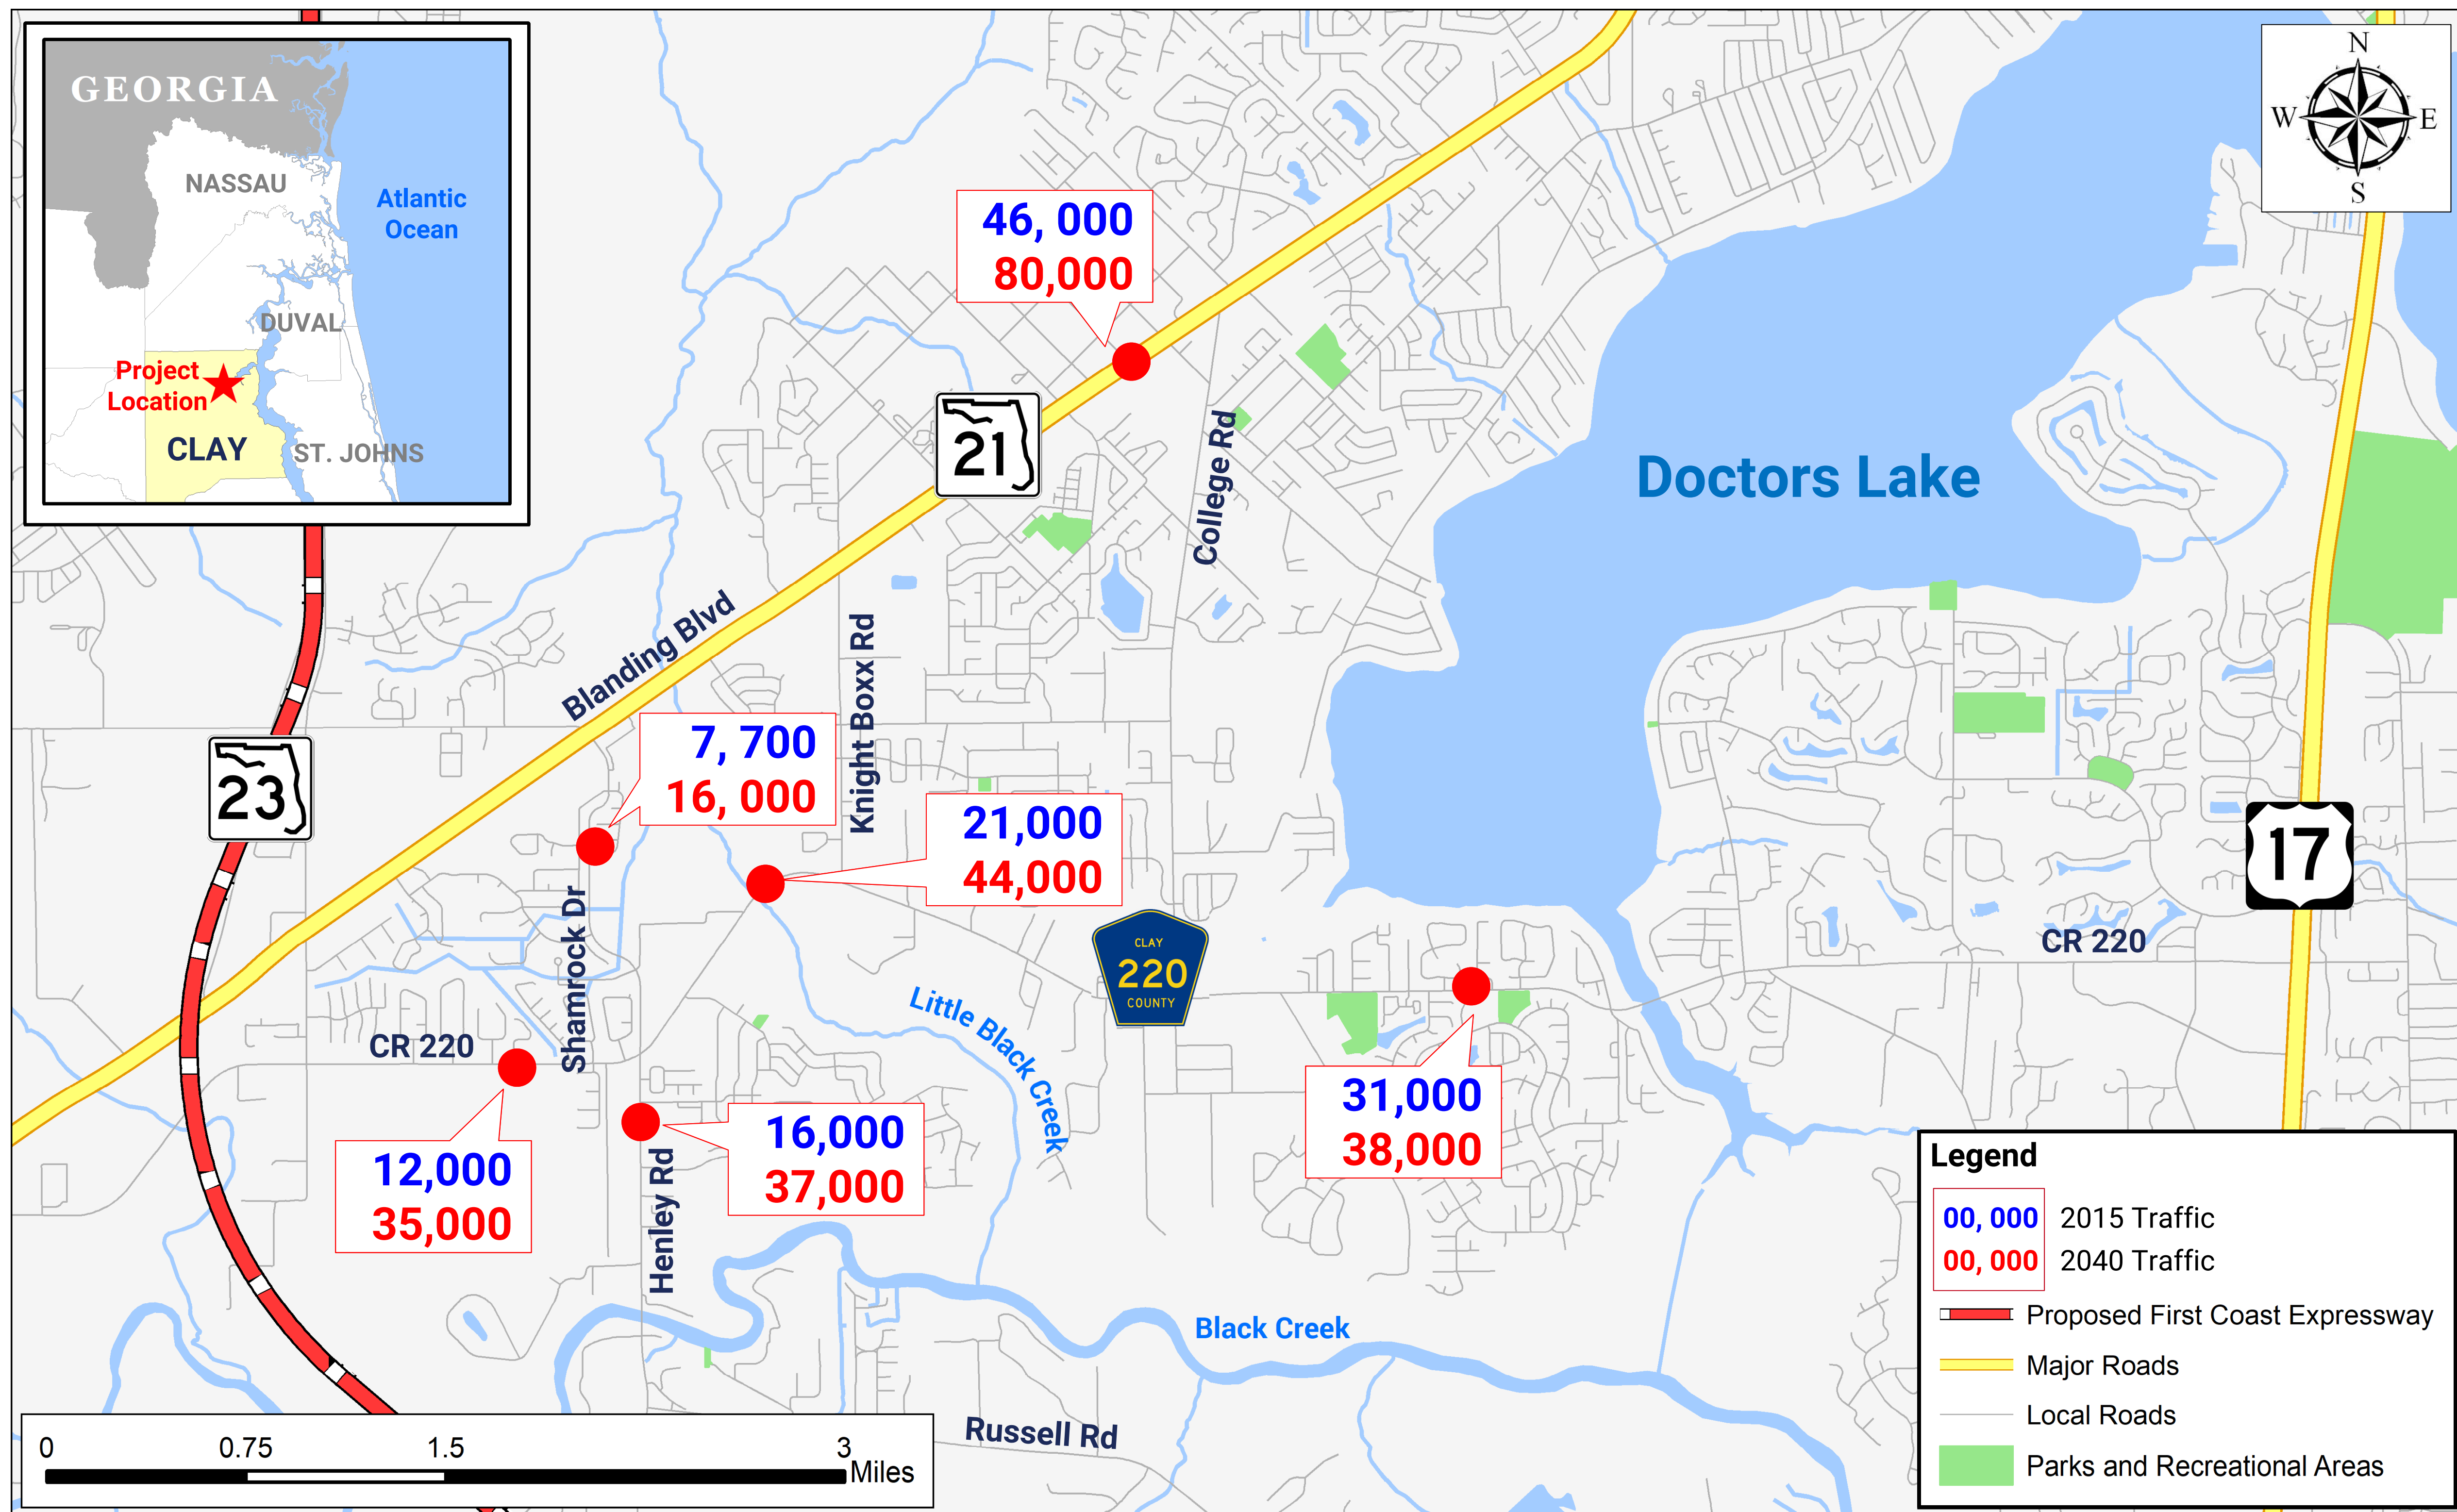

Existing and Future Traffic

County Road 220

From Henley Road to Knight Boxx Road

Financial Management Number: 430719-2-22-01
Efficient Transportation Decision Making Number: 14309